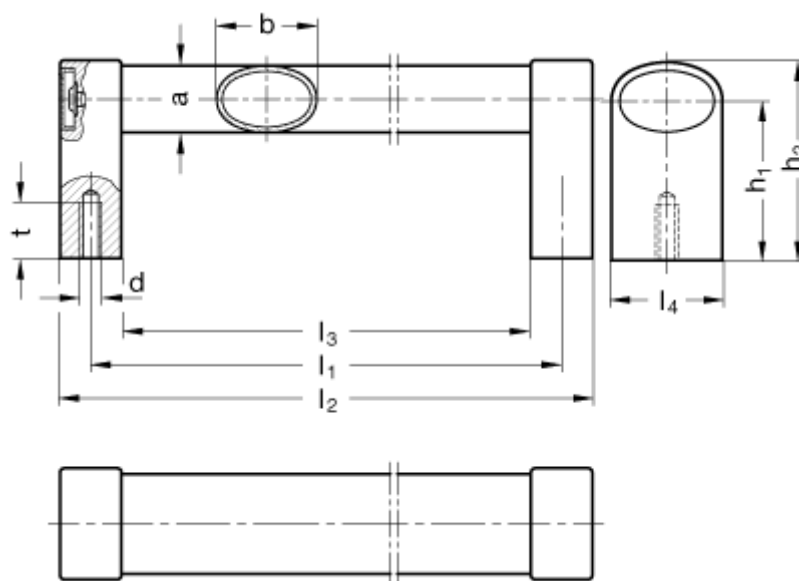

Article number: 20997250

Description: E+G Oval tubular handle
GN 334-36-250-EL

Measures

$a = 24$	$l_4 = 40$
$b = 36$	$t = 15$
$d = M 8$	
$h_1 = 57$	
$h_2 = 71$	
$l_1 = 250$	
$l_2 = 272$	
$l_3 = 228$	